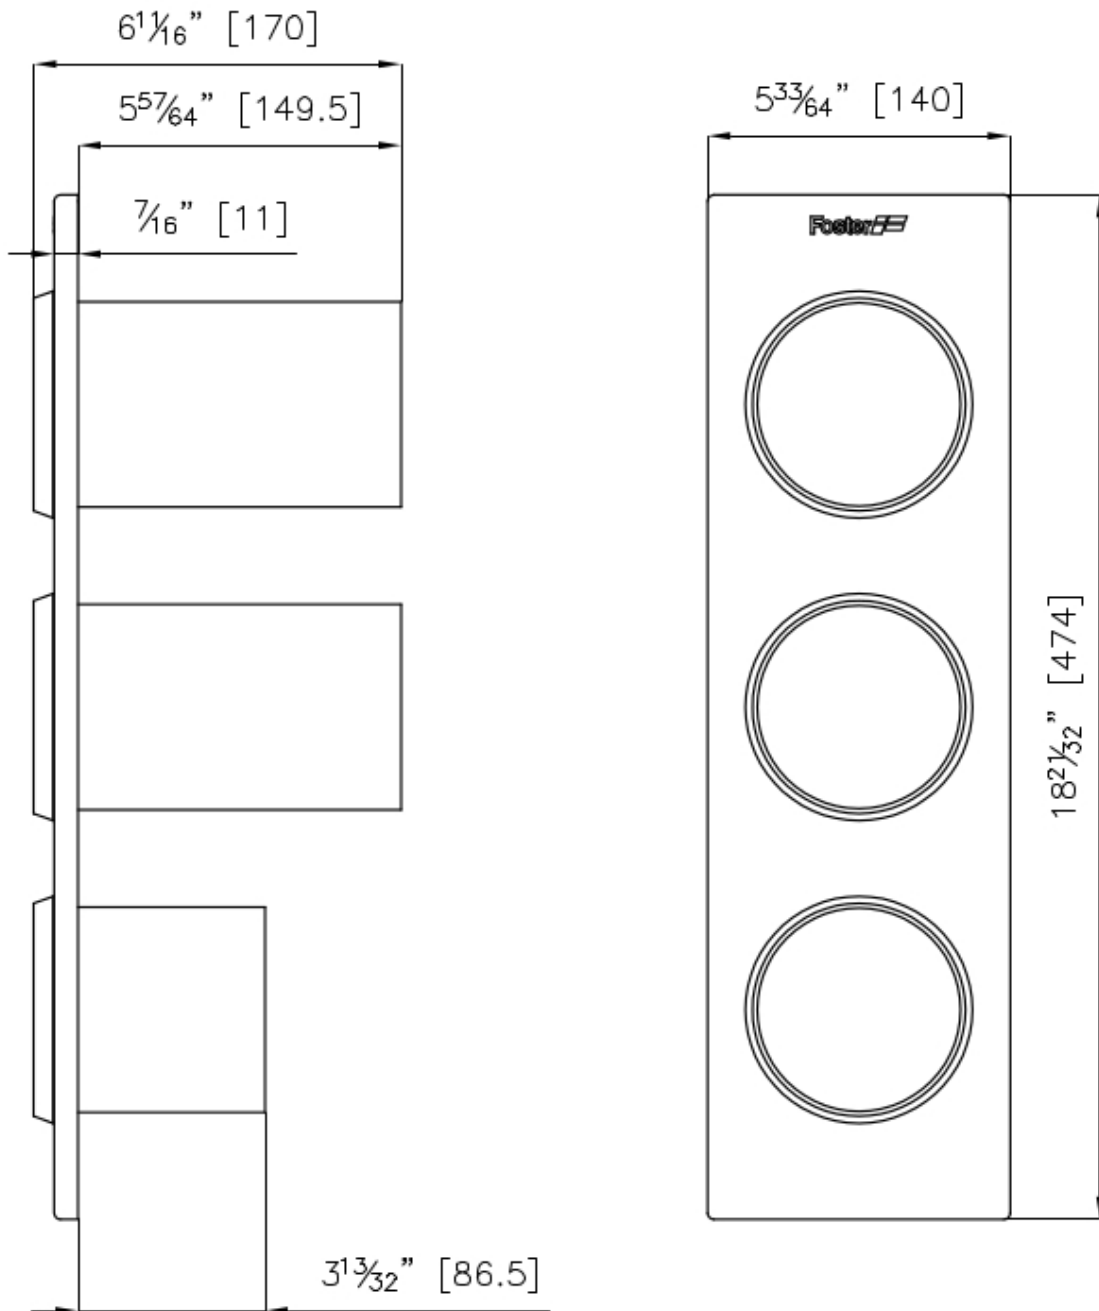

3 Bottles-holder set

Accessories

Code: 8100 626

DETAILS

Sink accessories

Bottles-holder

Dimensions

47,4x14 cm
18 ²¹/₃₂"x5 ³³/₆₄"

TECHNICAL DATA

OPTIONAL ACCESSORIES

HappyHour

Knives-holder

8100 030